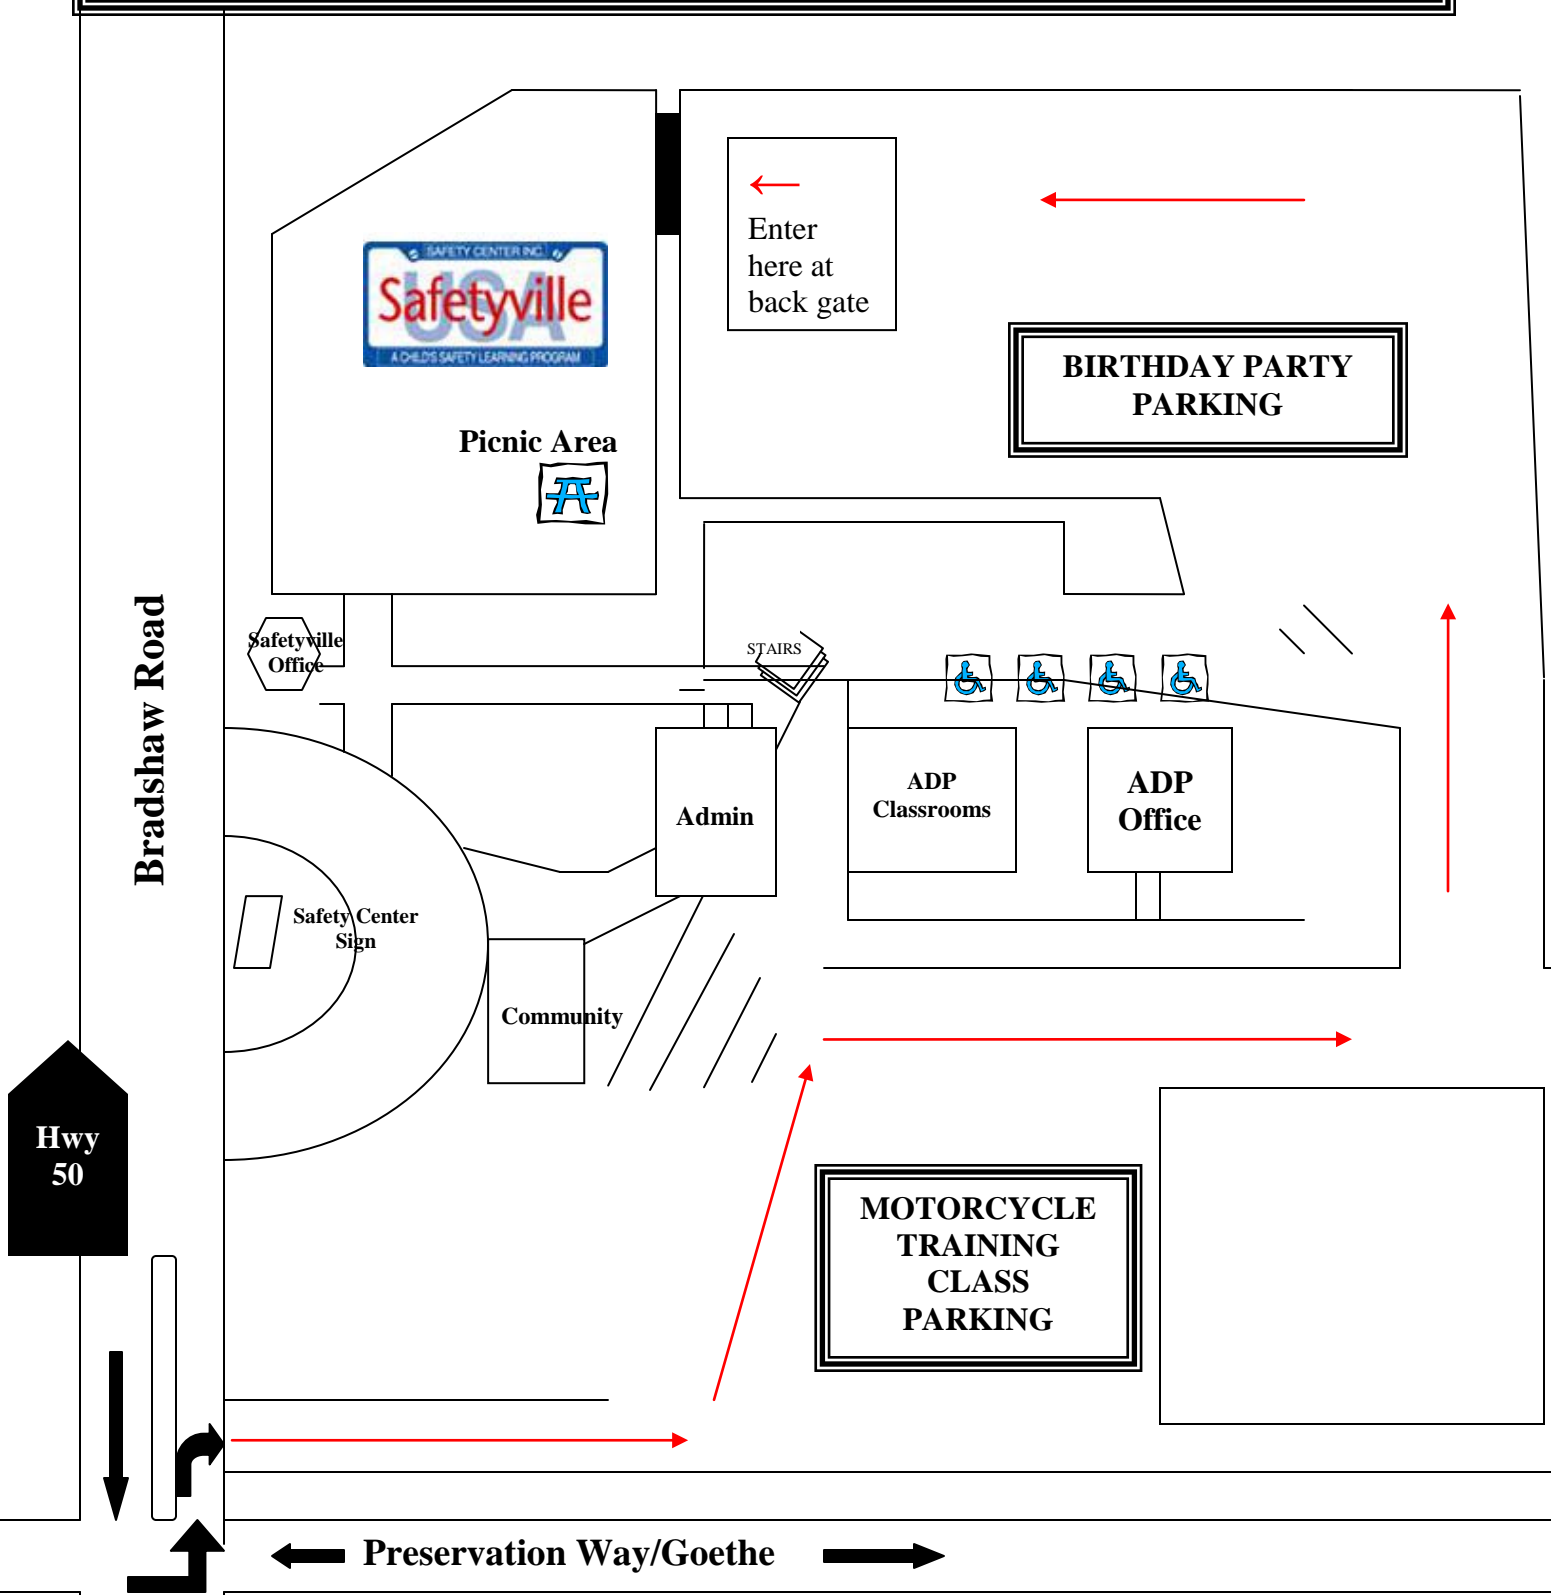

From Highway 50: Turn South on Bradshaw Road, Make a U-Turn at Preservation Way and turn right into the Safety Center Parking Lot

From Kiefer: Turn North on Bradshaw Road, pass through the intersection at Preservation Way and turn right into the Safety Center Parking Lot.

PLEASE DISTRIBUTE THIS MAP TO ALL DRIVERS
You may download this map for your guests or they may
download it by going to our website SafetyvilleUSA.org then click
on birthday parties