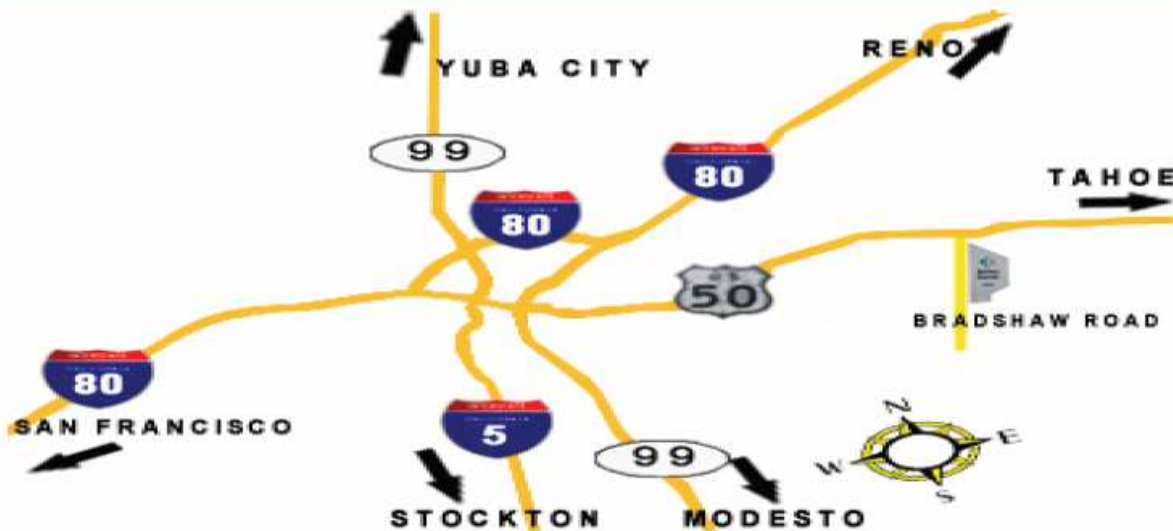

Directions to Safety Center Incorporated

3909 Bradshaw Road, Sacramento, CA 95827

(800) 825-7262

(916) 366-1230 FAX

www.safetycenter.org

SAFETY CENTER
INCORPORATED

From Folsom/South Lake Tahoe

Travel West on Highway 50 towards Sacramento and exit Bradshaw Road. Travel South on Bradshaw (left) one mile to Preservation/Goethe Way. Make a U-turn at Preservation/Goethe then an immediate RIGHT into the Safety Center parking lot.

From San Francisco

Take I-80 East to Highway 50 East toward South Lake Tahoe. Travel approximately nine miles and take the Bradshaw Road exit South (right). Travel South on Bradshaw on mile to Preservation/Goethe Way. Make a U-turn at Preservation/Goethe then an immediate RIGHT into the Safety Center parking lot.

From Sacramento International Airport

Take I-5 South toward Sacramento. Take Highway 50 East toward South Lake Tahoe. Travel approximately nine miles and take the Bradshaw Road exit South (right). Travel South on Bradshaw on mile to Preservation/Goethe Way. Make a U-turn at Preservation/Goethe then an immediate RIGHT into the Safety Center parking lot.